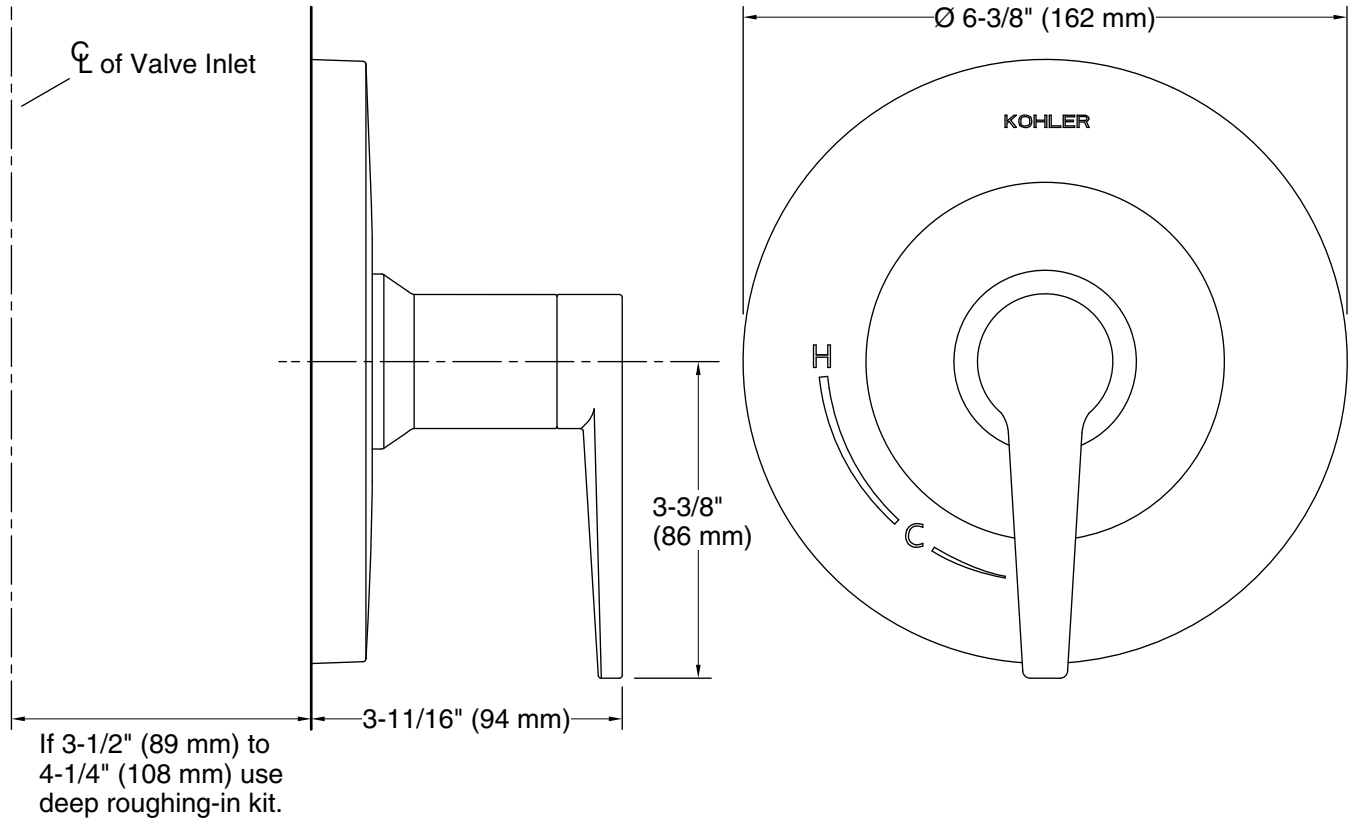

Technical Information

All product dimensions are nominal.

Drain included: No

Showerhead/Body Spray:

Rated maximum flow: 1.75 gal/min (6.6 l/min)

Pressure: 80 psi (5.5 bar)

Notes

Install this product according to the installation instructions.

Install straight pipe or tube drop of 7" (178 mm) to 18" (457 mm) with single elbow between the valve and the wall-mount spout.

ADA, OBC, CSA B651 compliant when installed to the specific requirements of these regulations.